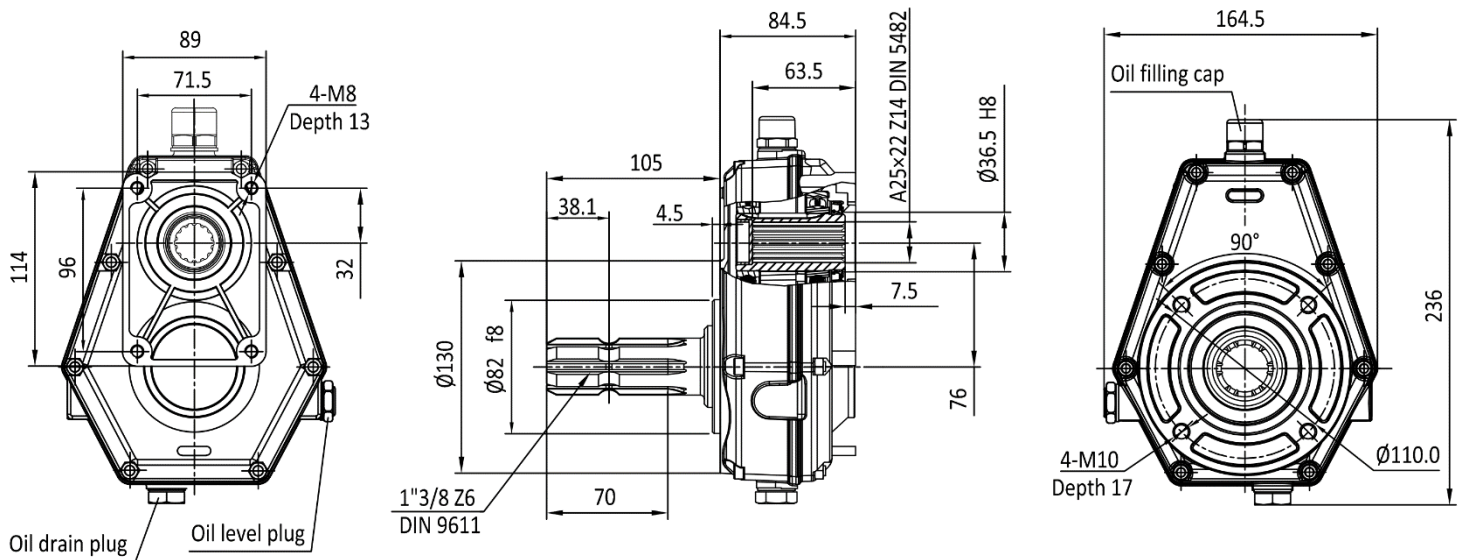

DATASHEET – DIMENZIJE

Connection:	Male - 1" 3/8
Revolution:	max. 3000 rpm
Input torque:	180 Nm
Output torque:	55 Nm
Input revolution:	540 rpm
Output revolution:	1680 rpm
For loads:	10 kW
Transmission ratio:	1:3